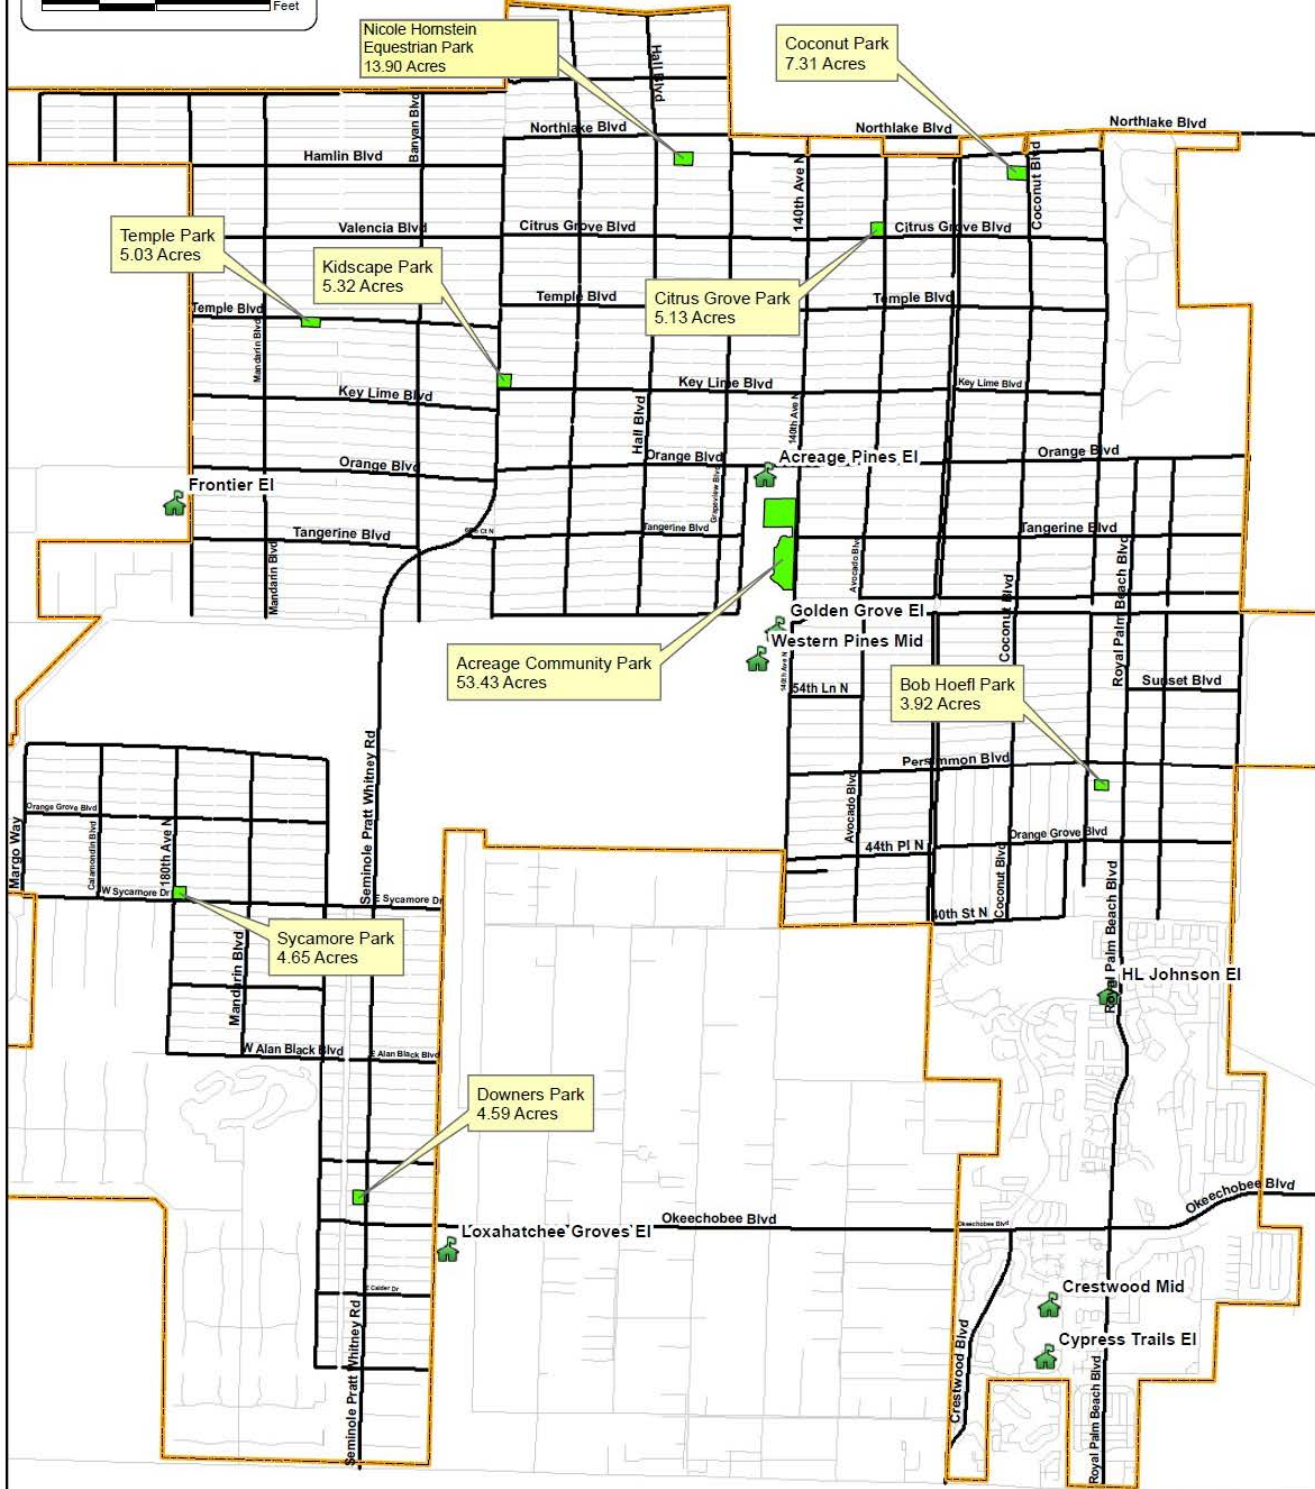

INDIAN TRAIL IMPROVEMENT DISTRICT PARK LOCATIONS MAP

Legend

- Legislative Boundary
- Park Site
- School Site